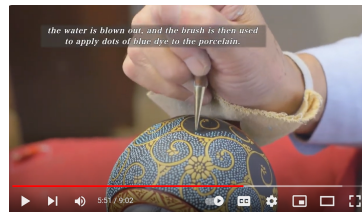

ONLINE RESOURCE RECOMMENDATIONS

Visual Arts Recommendation

Kutani-ware (Kutani-yaki Pottery)

9 min. 2 secs | Subtitled in English

In association with the exhibition *From Edo to Meiji: Transformation of Japanese Ceramics* at JFT.

An additional presentation, *Kutani-ware Display* with contributions from Toronto collectors, is dedicated to the victims and survivors of the earthquake on January 1st, 2024, in Noto Peninsula, Ishikawa, Japan.

[Watch here](#)